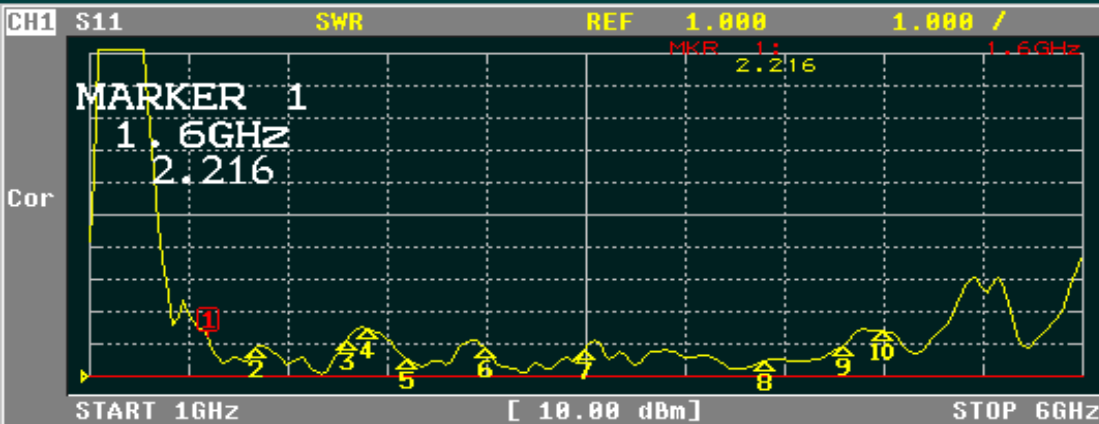

1.6~5Ghz Broadband Gooseneck Antenna

MODEL: TH-1650

1.. GENERAL DESCRIPTION

Model No
TH1650-TNC(M)

1.1 Electrical Properties

Parameter	Description
Frequency Band	1600~5000Mhz
Nominal Impedance	50 ohm
Polarization	Vertical
V.S.W.R	2.5:1

1.2 Mechanical Properties

Parameter	Description
Antenna Type	External Antenna
Material	ASA
Touch Type	Screw Type
Connector Type	SMA connector (Male)
Antenna Dimensions	Ø16 x 233mm ±15
Weight	115g
Antenna Color	Black
Operating Temperature Range	-40°C~+85°C
Storage Temperature Range	-40°C~+85°C

CH1 MARKER LIST

1:	1.600 000GHZ	2.216
2:	1.841 666GHZ	1.880
3:	2.300 000GHZ	2.122
4:	2.400 000GHZ	2.493
5:	2.600 000GHZ	1.540
6:	3.000 000GHZ	1.883
7:	3.500 000GHZ	1.834
8:	4.400 000GHZ	1.459
9:	4.800 000GHZ	1.960
10:	5.000 000GHZ	2.394

ACTIVATE MARKER

- MARKER 1
- MARKER 2
- MARKER 3
- MARKER 4
- MARKER 5
- ACTIVATE MKR OFF
- Return
- More 1/2

CH1 MARKER LIST

1:	1.600 000GHZ	-8.299 dB
2:	1.841 666GHZ	-10.330 dB
3:	2.300 000GHZ	-9.011 dB
4:	2.400 000GHZ	-7.290 dB
5:	2.600 000GHZ	-13.492 dB
6:	3.000 000GHZ	-10.274 dB
7:	3.500 000GHZ	-10.634 dB
8:	4.400 000GHZ	-14.606 dB
9:	4.800 000GHZ	-9.713 dB
10:	5.000 000GHZ	-7.744 dB