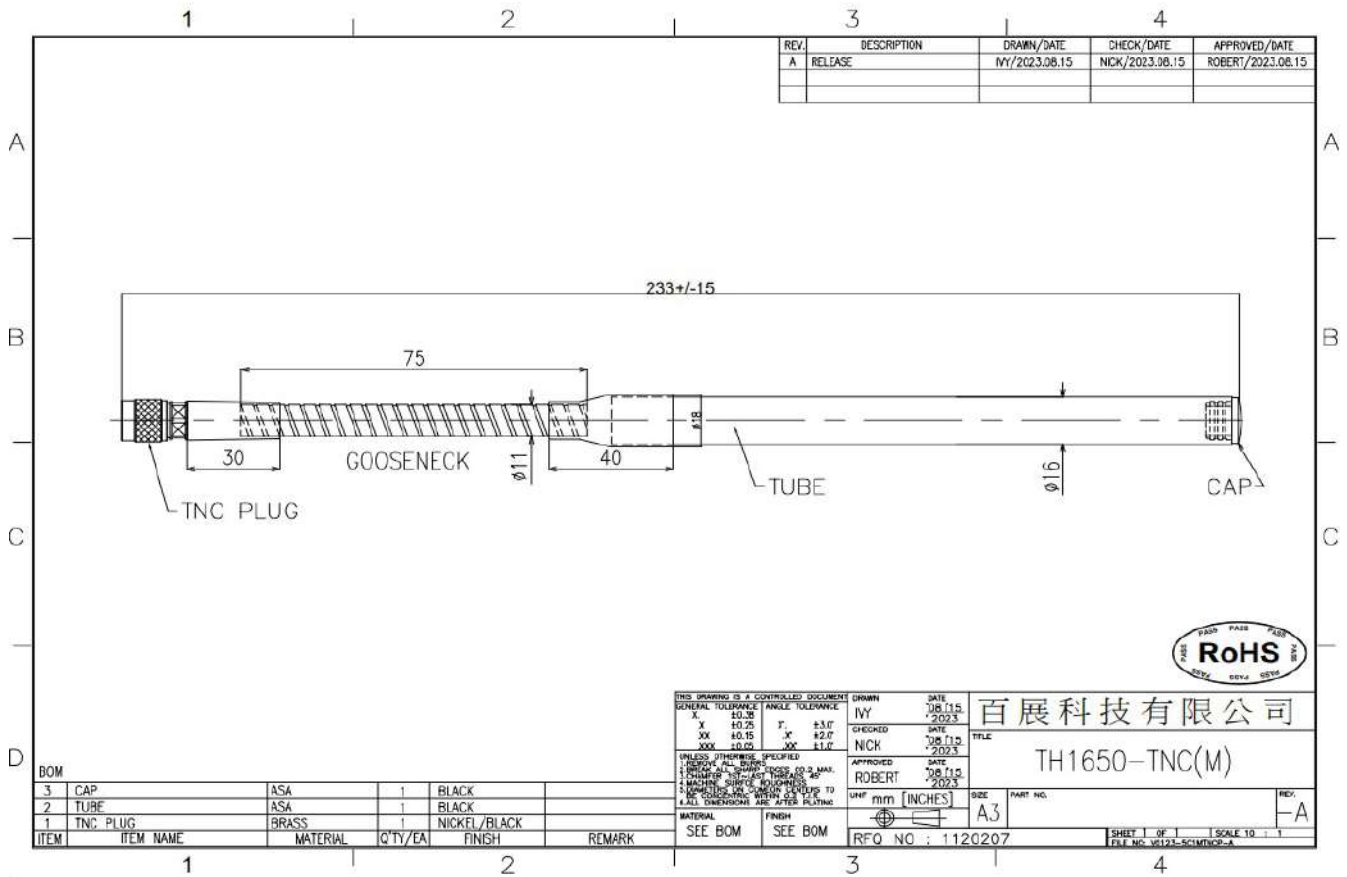

1.6~5Ghz Broadband Gooseneck Antenna

MODEL: TH-1650

1.. GENERAL DESCRIPTION

Model No
TH1650-TNC(M)

1.1 Electrical Properties

Parameter	Description
Frequency Band	1600~5000Mhz
Nominal Impedance	50 ohm
Polarization	Vertical
V.S.W.R	2.5:1

1.2 Mechanical Properties

Parameter	Description
Antenna Type	External Antenna
Material	ASA
Touch Type	Screw Type
Connector Type	SMA connector (Male)
Antenna Dimensions	Ø16 x 233mm ±15
Weight	115g
Antenna Color	Black
Operating Temperature Range	-40°C~+85°C
Storage Temperature Range	-40°C~+85°C