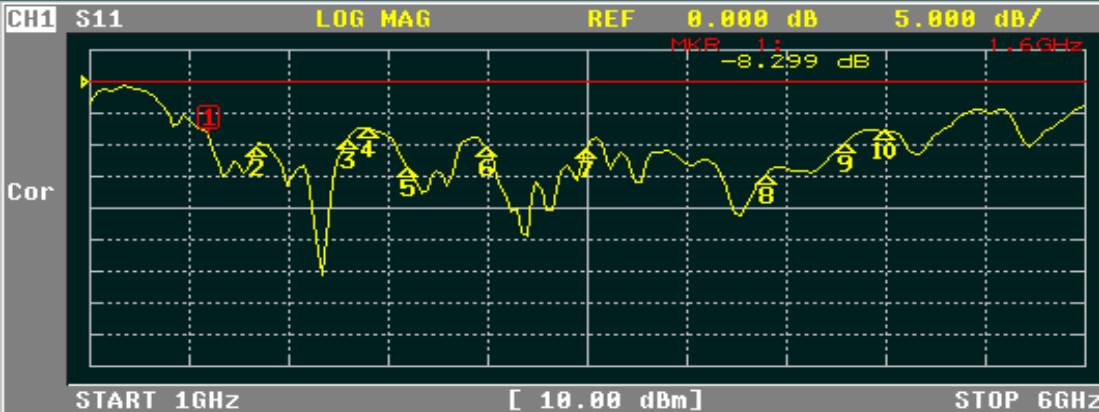

1.6~5Ghz Broadband Gooseneck Antenna

MODEL: TH-1650

1.. GENERAL DESCRIPTION

Model No
TH1650-TNC(M)

1.1 Electrical Properties

Parameter	Description
Frequency Band	1600~5000Mhz
Nominal Impedance	50 ohm
Polarization	Vertical
V.S.W.R	2.5:1

1.2 Mechanical Properties

Parameter	Description
Antenna Type	External Antenna
Material	ASA
Touch Type	Screw Type
Connector Type	SMA connector (Male)
Antenna Dimensions	Ø16 x 233mm ±15
Weight	115g
Antenna Color	Black
Operating Temperature Range	-40°C~+85°C
Storage Temperature Range	-40°C~+85°C

CH1 MARKER LIST

1:	1.600 000GHZ	2.216
2:	1.841 666GHZ	1.880
3:	2.300 000GHZ	2.122
4:	2.400 000GHZ	2.493
5:	2.600 000GHZ	1.540
6:	3.000 000GHZ	1.883
7:	3.500 000GHZ	1.834
8:	4.400 000GHZ	1.459
9:	4.800 000GHZ	1.960
10:	5.000 000GHZ	2.394

ACTIVATE MARKER

- MARKER 1
- MARKER 2
- MARKER 3
- MARKER 4
- MARKER 5
- ACTIVATE MKR OFF
- Return
- More 1/2

CH1 MARKER LIST

1:	1.600 000GHZ	-8.299 dB
2:	1.841 666GHZ	-10.330 dB
3:	2.300 000GHZ	-9.011 dB
4:	2.400 000GHZ	-7.290 dB
5:	2.600 000GHZ	-13.492 dB
6:	3.000 000GHZ	-10.274 dB
7:	3.500 000GHZ	-10.634 dB
8:	4.400 000GHZ	-14.606 dB
9:	4.800 000GHZ	-9.713 dB
10:	5.000 000GHZ	-7.744 dB